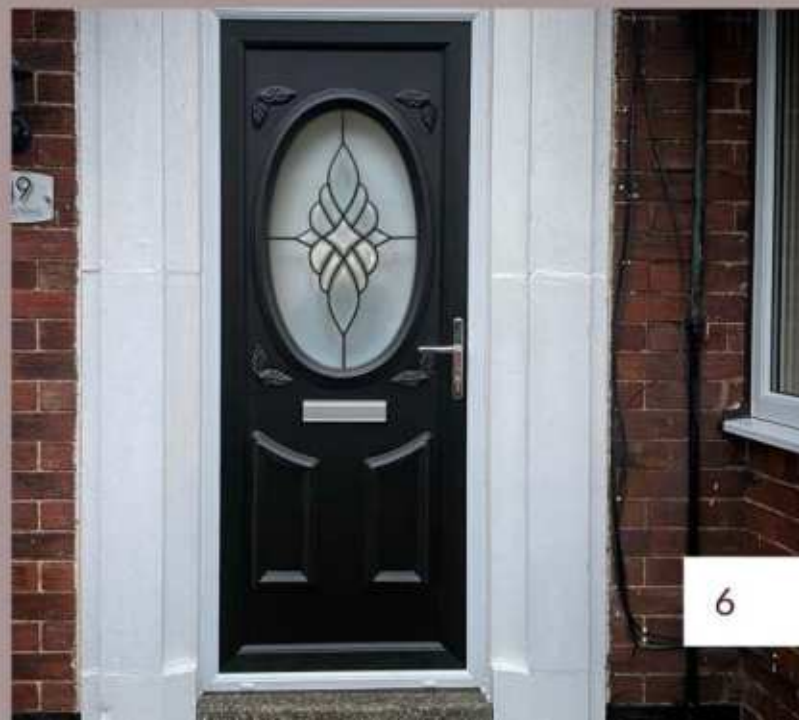

Victoria Collection

Mould Size:
Height 1460mm x Width 535mm